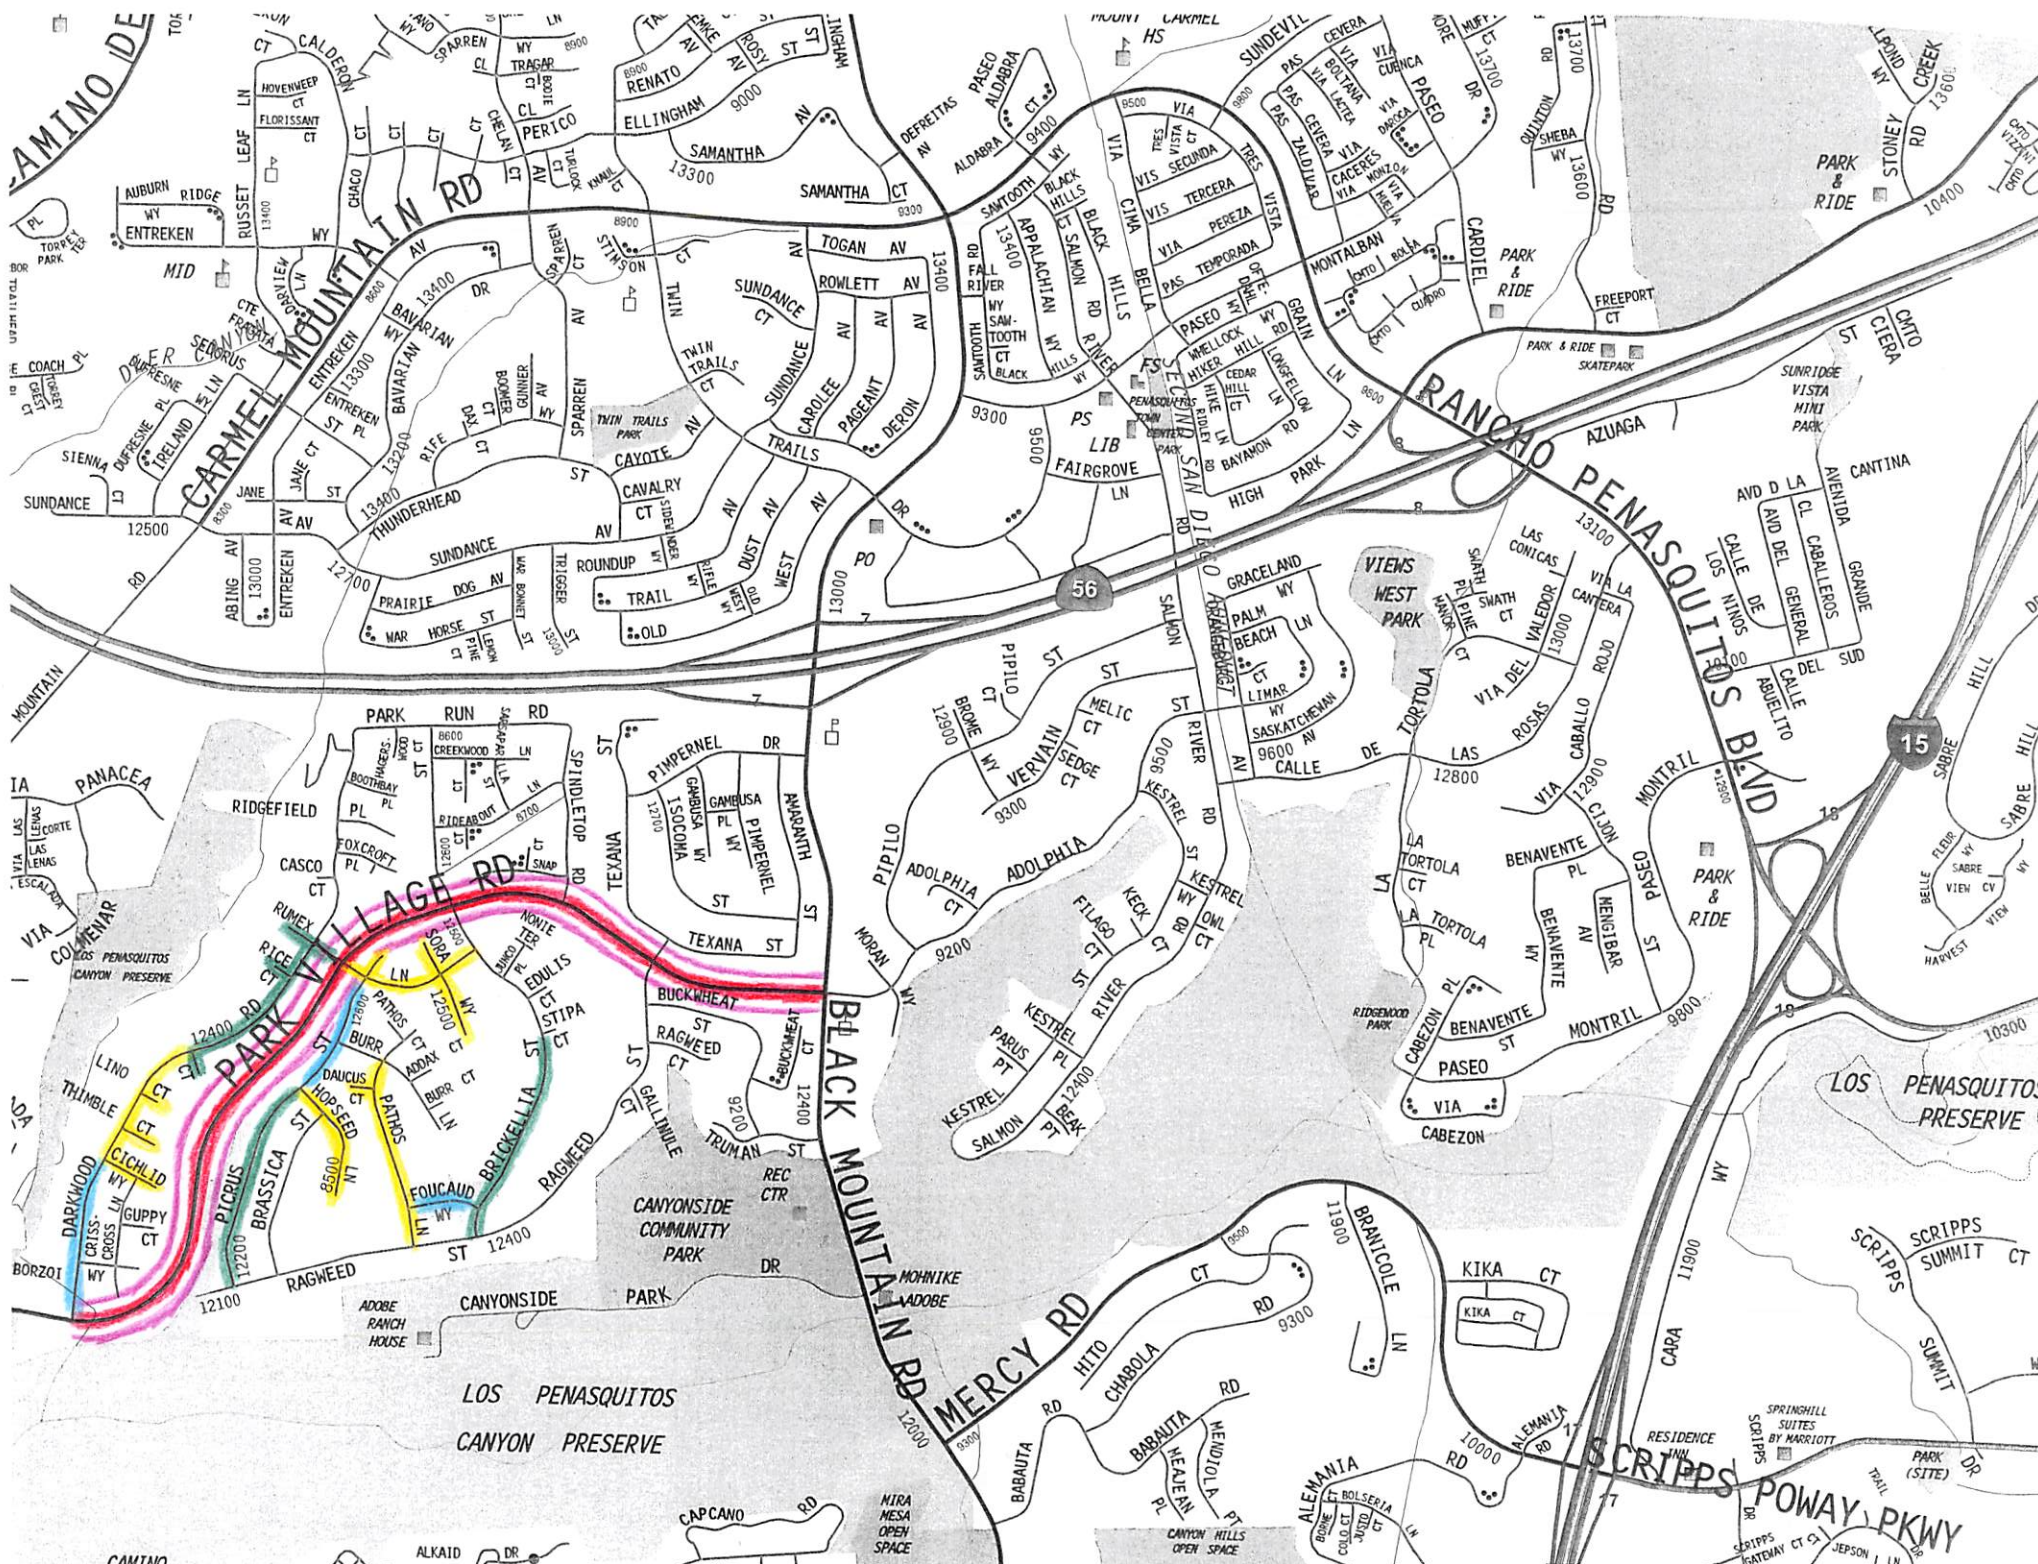

AMINO DE

CARMEL MOUNTAIN RD

RANCHO PENASQUITOS BLVD

BLACK MOUNTAIN RD

MERCY RD

SCRIPPS POWAY PKWY

LOS PENASQUITOS CANYON PRESERVE

LOS PENASQUITOS PRESERVE

SCRIPPS SUMMIT CT

SCRIPPS SUMMIT

SCRIPPS GATEWAY CT

SCRIPPS SUMMIT