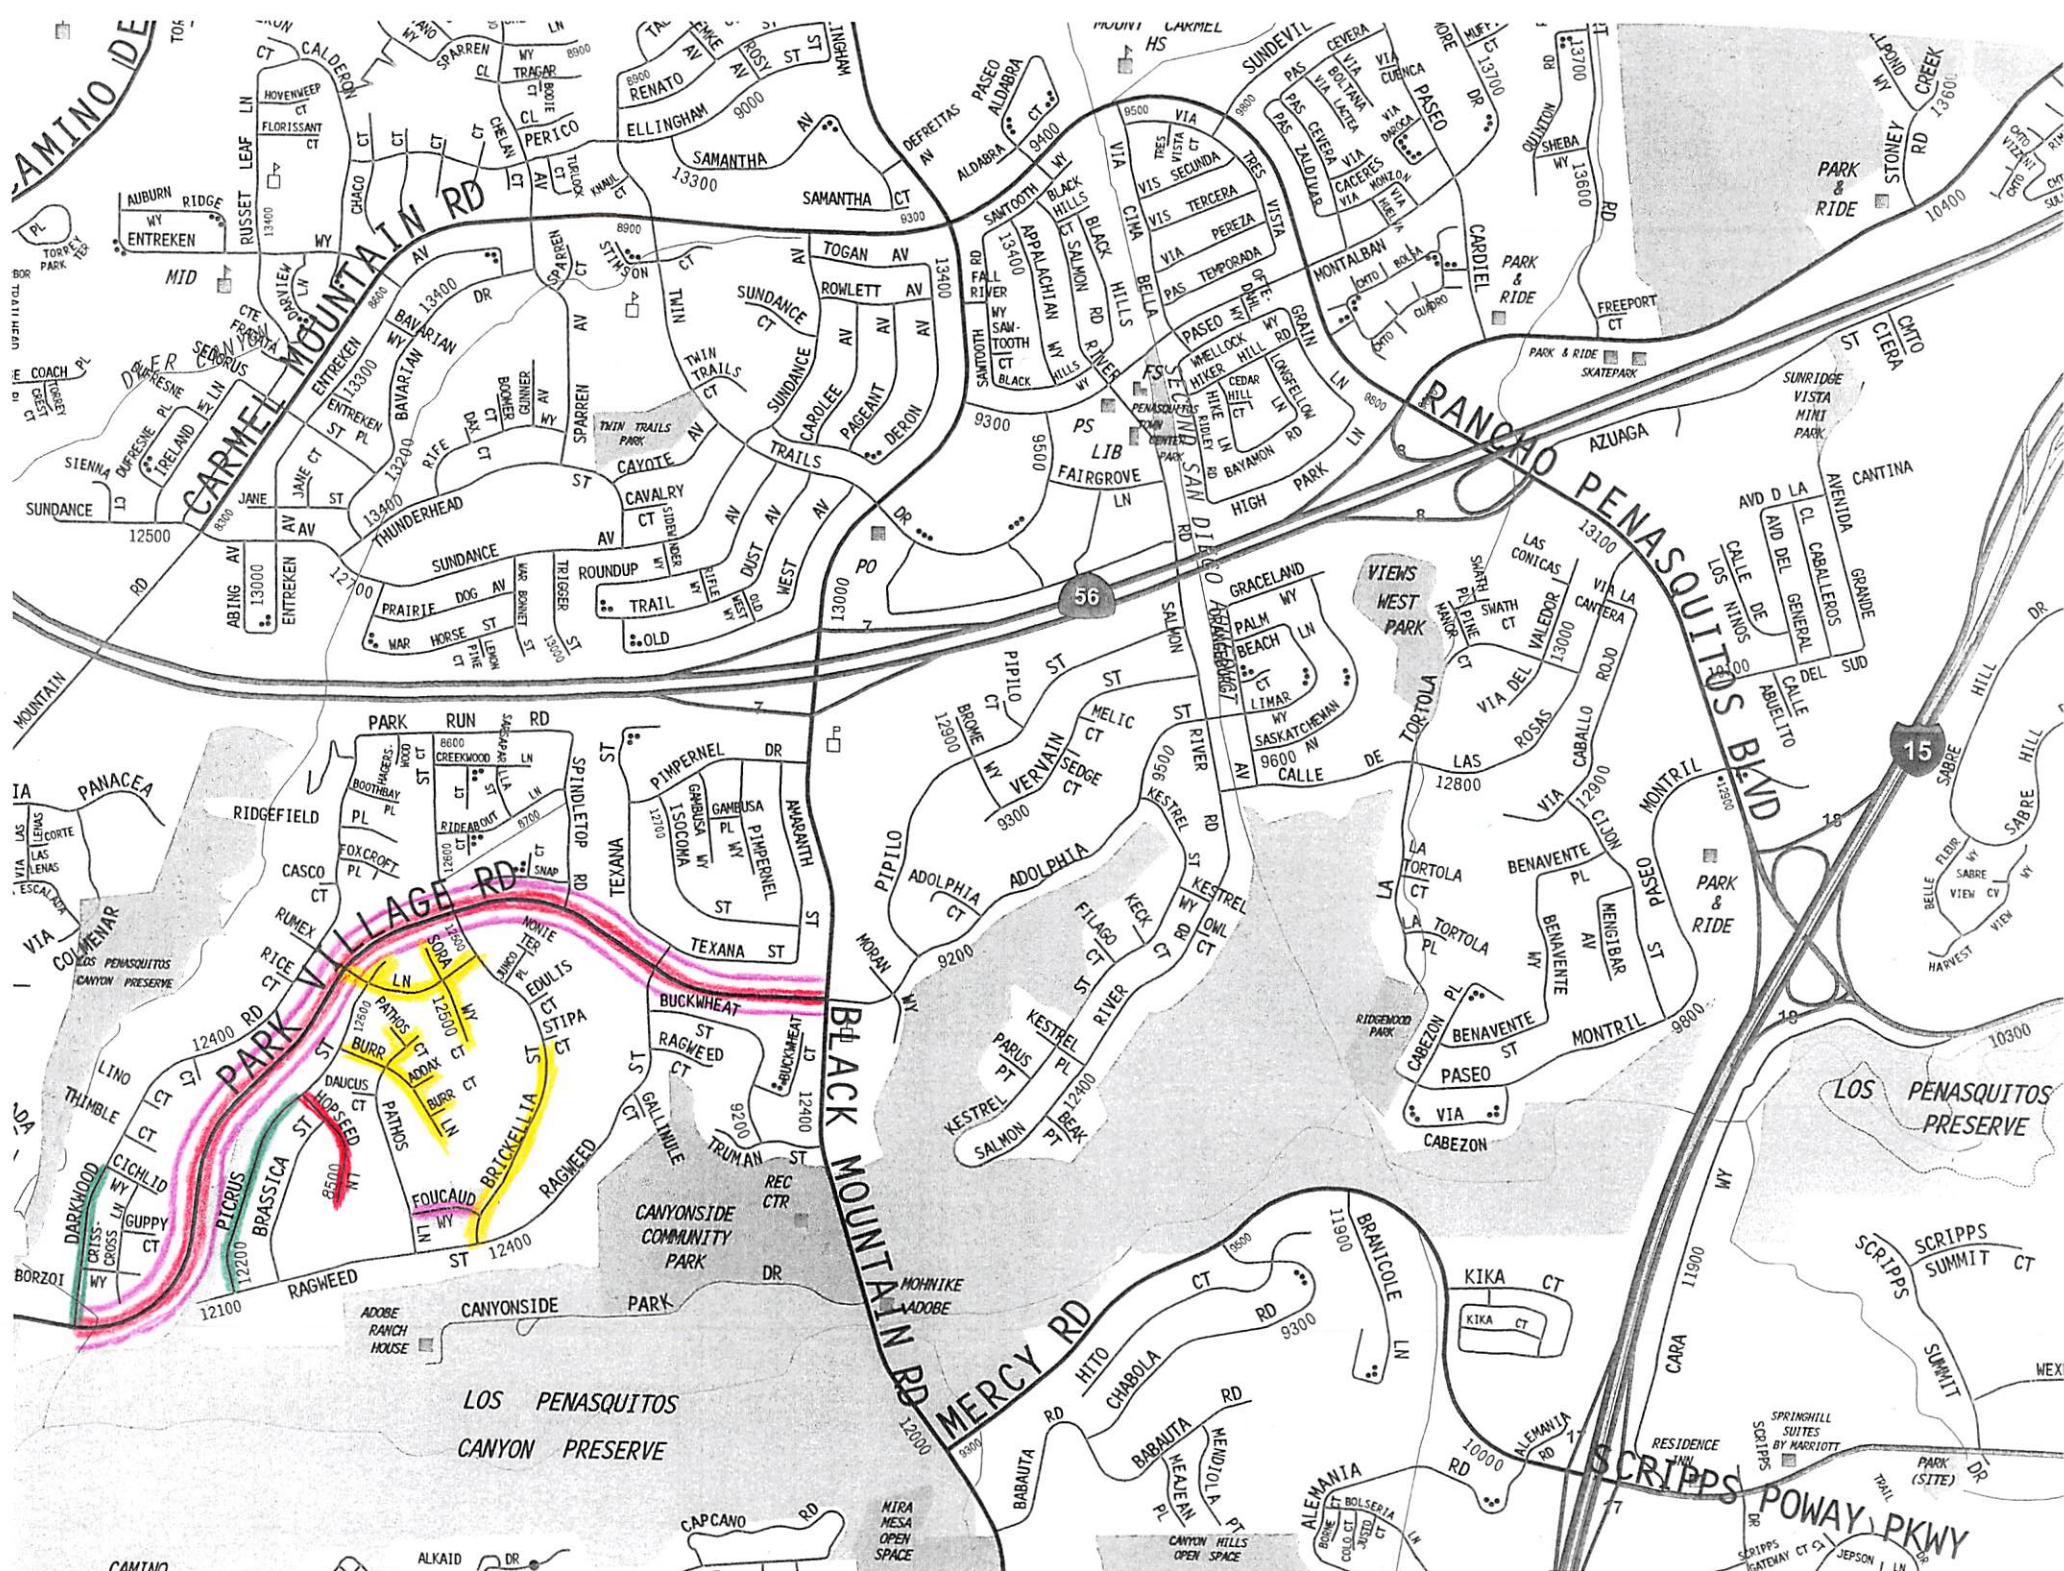

AMINO IDE

CARMEL MOUNTAIN RD

RANCHO PENASQUITOS BLVD

BLACK MOUNTAIN RD

SCRIPPS POWAY PKWY

LOS PENASQUITOS CANYON PRESERVE

LOS PENASQUITOS PRESERVE

CANYONSIDE COMMUNITY PARK

WEST PARK

SUNRIDGE VISTA MIKI PARK

PANACEA

PARK VILLAGE RD

MERCY RD